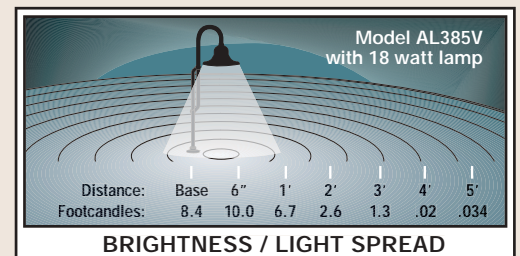

Intermatic Incorporated
Spring Grove, IL 60081
www.intermatic.com

Due to Intermatic's dedication to technological advancement, it is possible that specifications and/or appearance of our products may have changed after the printing of this literature. See current price list for latest product specifications.