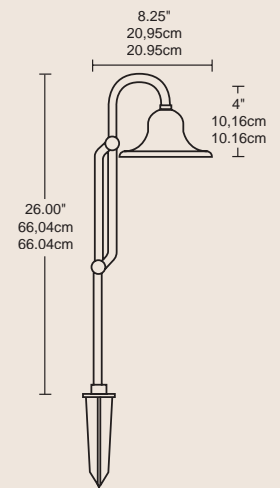

Light Expressions™

Superior Styling and Durability...

AL385V

Retro Path Light

Professional Grade

Brass Housing:
Durable metal construction.

Finish:
Verde Patina

Size:
8 1/4" (width) X 26" (height)

Lamp:
18 watt wedge base included with light.

Wiring:
Pre-wired for easy hookup to low voltage cable. Includes, for your connection preference: Fast-Lock II® quick connectors and wire nuts (for hard wiring).

Warranty:
Limited 5 year warranty.

Intermatic Incorporated
Spring Grove, IL 60081
www.intermatic.com

Due to Intermatic's dedication to technological advancement, it is possible that specifications and/or appearance of our products may have changed after the printing of this literature. See current price list for latest product specifications.

Distance is not to scale.

Low Voltage Landscape Lighting Products