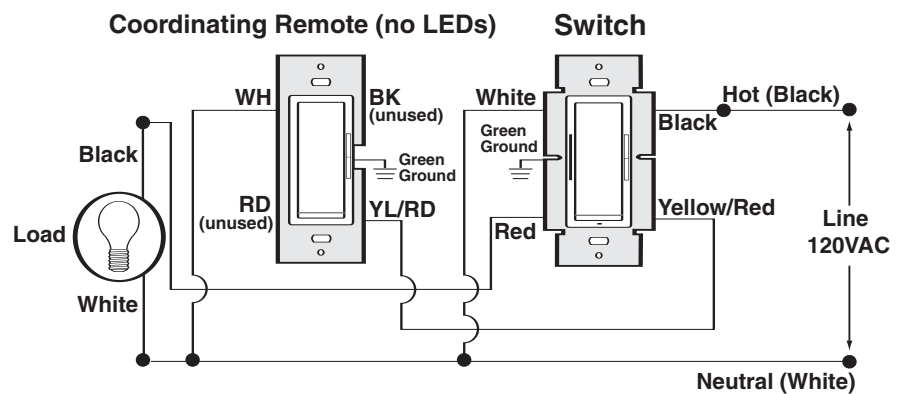

INSTALLATION CONSIDERATIONS

A Z-Wave enabled device must be within 75 feet of another Z-Wave enabled device to participate in a Z-Wave wireless mesh network. Any one switch can be associated with no more than 5 Controller devices. Neutral wire required.

WIRING DIAGRAM 1

Single-Pole wiring for 15A Switch.

Cat. No.

RZS15-1L

WIRING DIAGRAM 2

3-Way wiring for 15A Switch with Coordinating Remote.

Cat. No.

RZS15-1L

Coordinating Remote

VZOSR-10

NOTES:

- 1) Coordinating Remote VZOSR-10 has screw terminals
- 2) Red terminal on Coordinating Remote is unused

Product Specifications

Vizia-RF 15A Scene Capable Switch

ORDERING INFORMATION