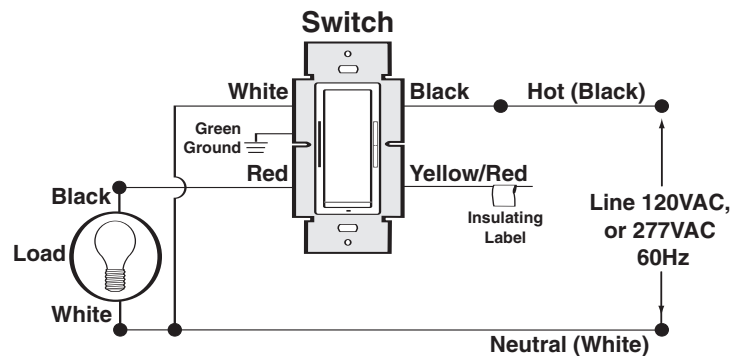

INSTALLATION CONSIDERATIONS

A Z-Wave enabled device must be within 75 feet of another Z-Wave enabled device to participate in a Z-Wave wireless mesh network. Any one switch can be associated with no more than 5 Controller devices. Neutral wire required.

WIRING DIAGRAM 1

Single-Pole wiring for 15A Switch.

Cat. No.

RZS15-1L

WIRING DIAGRAM 2

3-Way wiring for 15A Switch with Coordinating Remote.

Cat. No.

RZS15-1L

Coordinating Remote

VZOSR-10

NOTES:

- 1) Coordinating Remote VZOSR-10 has screw terminals
- 2) Red terminal on Coordinating Remote is unused

Product Specifications

Vizia-RF 15A Scene Capable Switch

ORDERING INFORMATION