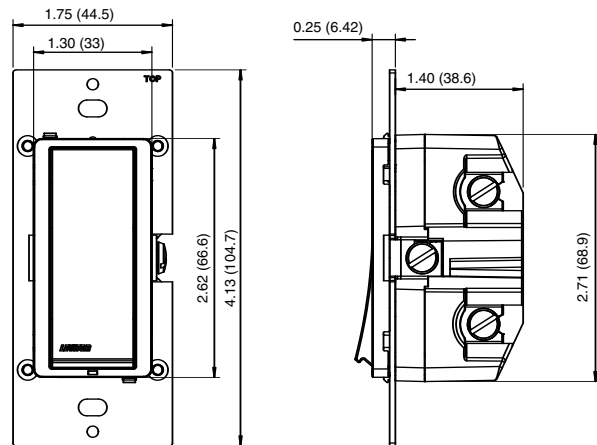

Product Specifications

RZS15-1L

FEATURES AND BENEFITS

Switch Operation

- Manual and remote ON/OFF control of connected loads
- ON/OFF scene and zone control compatibility
- Responds to Vizia-RF Controllers as well as Z-Wave certified controllers from other manufacturers
- Can be used for Single-Pole, 3-Way or multi-location control with choice of remote switches
- Works with Vizia-RF 1-Scene Controller/Matching Switch Remote (Cat. No. RZCS1-1L) for RF virtual 3-Way control without the need for traditional 3-Way wiring or for a dedicated traveler wire
- Works with the non-RF Vizia Coordinating Switch Remote (Cat. No. VZOSR-10) for hardwired 3-Way or up to 10 location control
- Two-way communication
- Transient surge protection to IEC Level 4
- ESD protection to IEC 1000 4-2 Level 4 to protect against damage and memory loss due to static discharges
- UL required air gap switch disconnects power from load locally. It is concealed during normal operation and is accessible without removing the wallplate

SPECIFICATIONS

Operating Temperature

Operating temperature ranges from 32° F to 104° F (0° – 40° C). Relative humidity less than 90% non-condensing.

Terminations

Five screw terminals (line, load, neutral, remote and ground)

DIMENSIONAL DRAWINGS

Cat. No. RZS15-1L

AGENCY STANDARDS & COMPLIANCE

UL Listed (File #E66800)

CSA Certified (File #152105)

NOM Certified (#057)

Complies with FCC Part 15, Class B

Z-Wave Certified

INSTALLATION CONSIDERATIONS

A Z-Wave enabled device must be within 75 feet of another Z-Wave enabled device to participate in a Z-Wave wireless mesh network. Any one switch can be associated with no more than 5 Controller devices. Neutral wire required.

WARRANTY INFORMATION

Five-Year Limited Warranty

PROGRAMMING

See included instructions to program this device. Also see RF Handheld Remote Controller Programmer/Timer (Cat. No. RZCPG) instruction manual for additional system programming information.